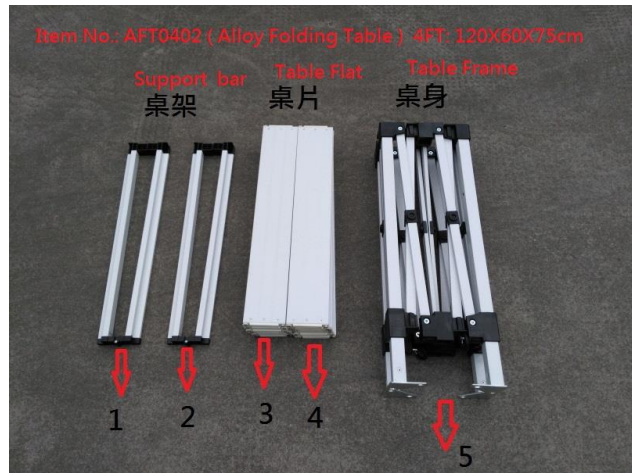

INSTANT TABLE (Alloy Folding Table)

EZ SET UP AND TAKE TOWN ; EZ PORTTABLE , EZ STORAGE

Open Size 120x60x70cm , Closed Size 73x27x27cm