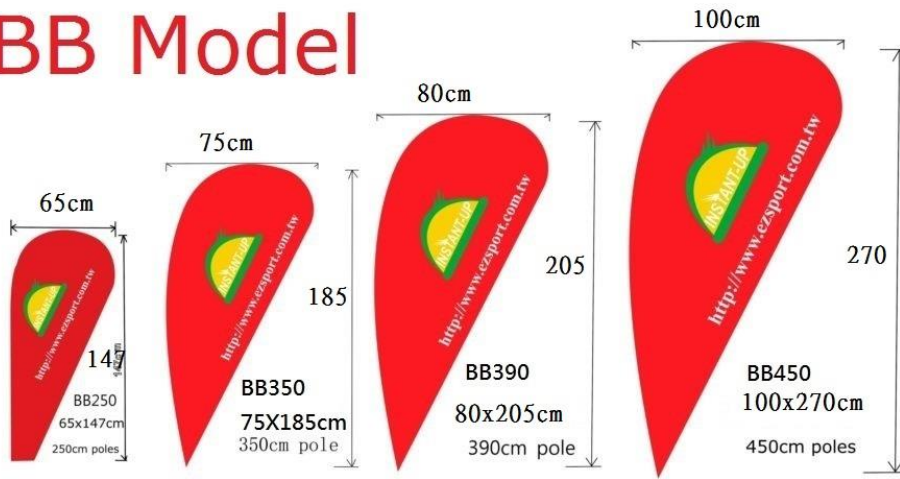

BB Model

EZSPORT CO., LTD

SF Model

EZSPORT CO., LTD

(1)Hard Ground

X FOOT

(2)Soft Ground

SPIKE