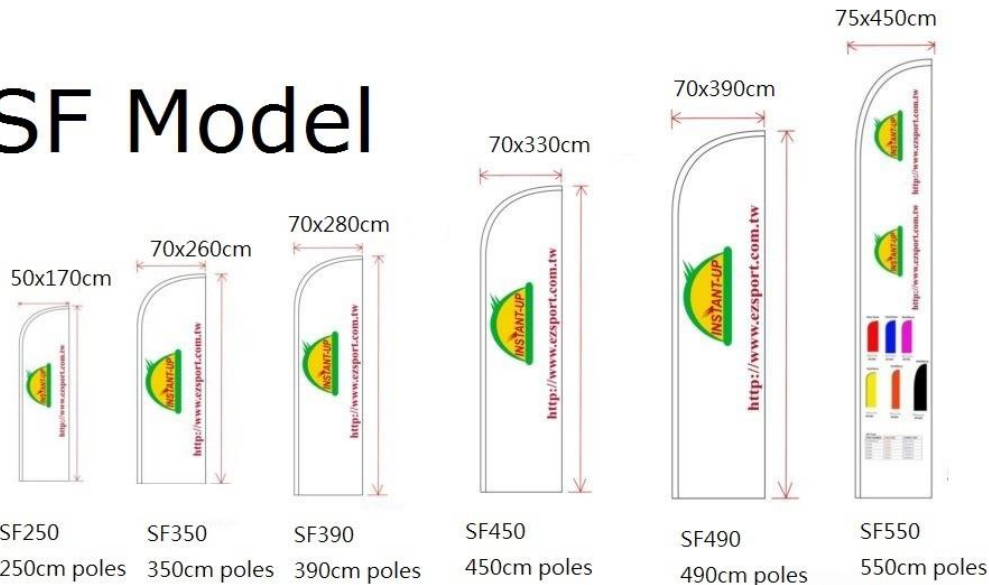

BB Model

EZSPORT CO., LTD

SF Model

EZSPORT CO., LTD

(1)Hard Ground

X FOOT

(2)Soft Ground

SPIKE

(3)Indoor Way

Square Base

(4)Outdoor way

Flag Clamp